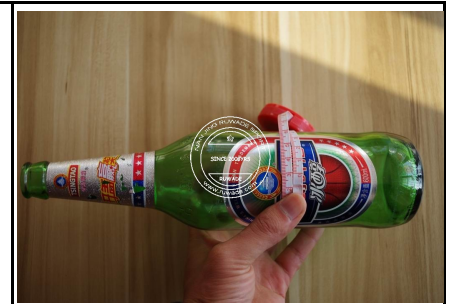

NANJING RUWADE SPORTS

NO1: 330ml beer bottle

C19cm*H23cm

NO2: 330ml beer bottle

C20.5cm*H21cm

NO3: 480ml beer bottle

C21.5cm*H26cm

NO4: 600ml beer bottle

C23cm*H30cm

NO5: 750ml wine bottle

C24cm*H33cm

NO6: 750ml wine bottle

C25.5cm*H29cm

NANJING RUWADE SPORTS

NO7: 750ml wine bottle

C27.8cm*H31.5cm