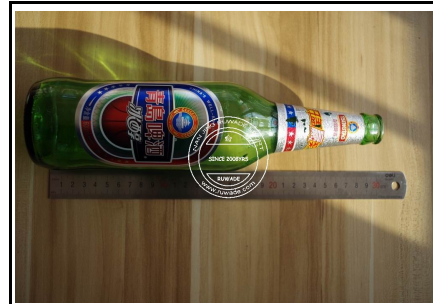

NANJING RUWADE SPORTS

NO1: 330ml beer bottle

C19cm*H23cm

NO2: 330ml beer bottle

C20.5cm*H21cm

NO3: 480ml beer bottle

C21.5cm*H26cm

NO4: 600ml beer bottle

C23cm*H30cm

NO5: 750ml wine bottle

C24cm*H33cm

NO6: 750ml wine bottle

C25.5cm*H29cm

NANJING RUWADE SPORTS

NO7: 750ml wine bottle

C27.8cm*H31.5cm

NO8: 750ml wine bottle

C24cm*H33cm